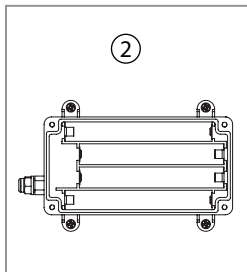

DIAGRAM #	ITEM #	PRODUCT NAME	WEIGHT
AUTO-IGNITE FIRE FEATURES - ITEM #58091, #58092, #58093			
①	58105	<i>Replacement Auto-Ignite Flame Control System</i>	10.0
②	58113	<i>Replacement Auto-Ignite Battery Pack</i>	3.0