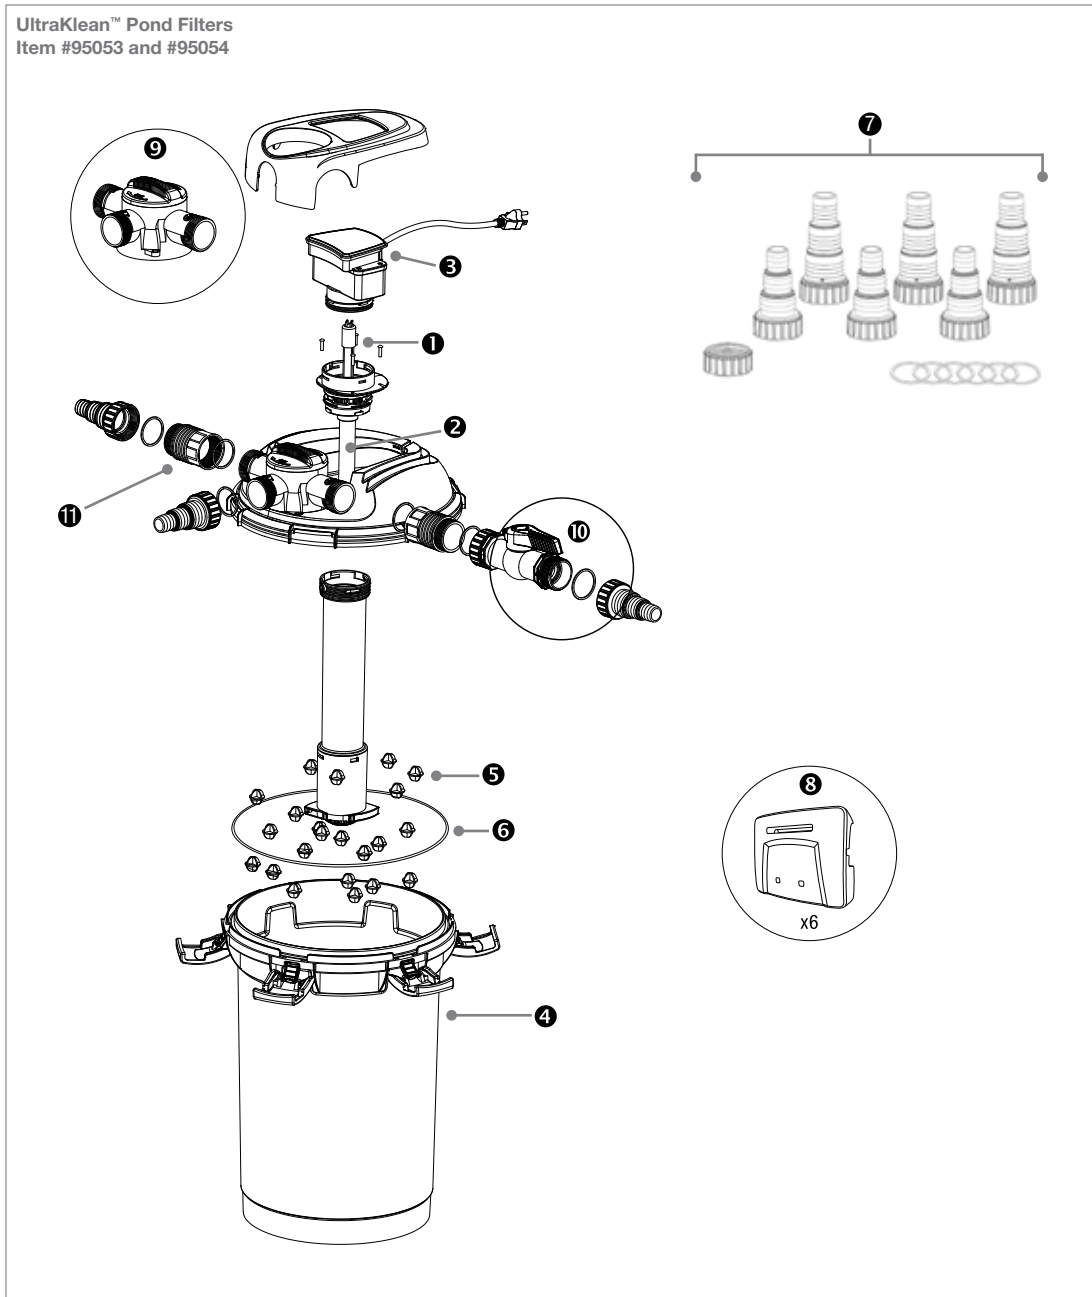

UltraKlean™ Pond Filters
Item #95053 and #95054