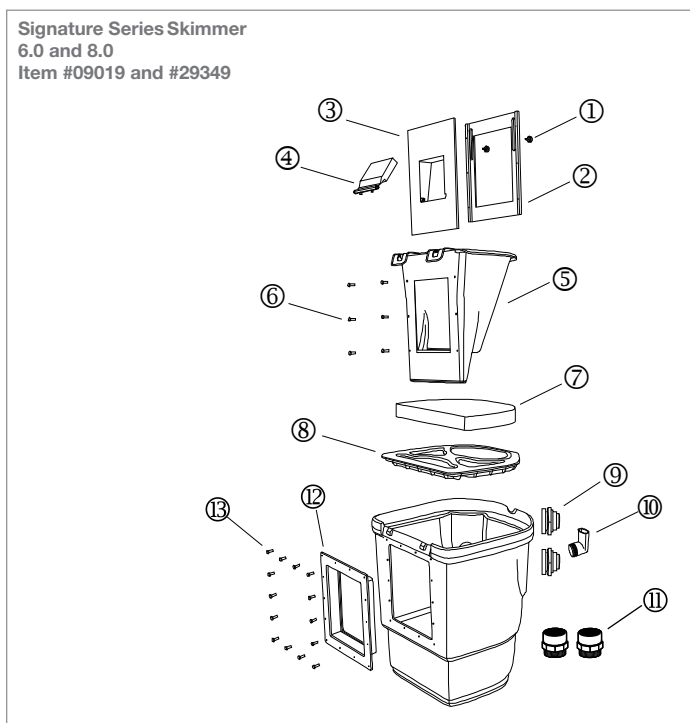

DIAGRAM #	ITEM #	PRODUCT NAME	WEIGHT
SIGNATURE SERIES 6.0 AND 8.0 POND SKIMMERS - ITEM #09019, #29349			
①	29008	<i>Signature Series 6.0 and 8.0 Pond Skimmer Thumb Screw Set</i>	.02
②	29214	<i>Signature Series 6.0 and 8.0 Pond Skimmer Slide Plate</i>	.4
③	29529	<i>Signature Series 6.0 Pond Skimmer Weir Plate</i>	.7
③	29213	<i>Signature Series 8.0 Pond Skimmer Weir Plate</i>	.7
④	29530	<i>Signature Series 6.0 Pond Skimmer Weir</i>	.3
④	29258	<i>Signature Series 8.0/Classic Large Pond Skimmer Weir</i>	.3
⑤	29003	<i>Signature Series 6.0 and 8.0 Pond Skimmer Rigid Debris Basket</i>	1.8
⑥	29217	<i>Signature Series Skimmer Screw Set 10-32 x 1/2" (7-pack)</i>	.1
⑦	29004	<i>Signature Series 6.0 and 8.0 Pond Skimmer Filter Mat</i>	.4
⑧	29655	<i>Signature Series 1000/6.0/8.0 Pond Skimmer Filter Rack</i>	1.4
⑨	29103	<i>Black Poly Bulkhead Fitting 2"</i>	.45
⑩	29149	<i>Signature Series Pond Skimmer Overflow Elbow</i>	.1
⑪	29158	<i>2" MPT x 2" Slip</i>	.25
⑫	29215	<i>Signature Series 6.0 and 8.0 Pond Skimmer Liner Plate</i>	1.7
⑬	30078	<i>Brass Screw Set (8-pack) - 2 sets required for full screw replacement</i>	.1