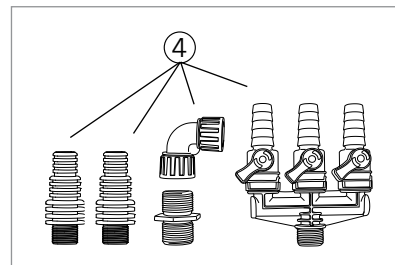

DIAGRAM #	ITEM #	PRODUCT NAME	WEIGHT
ULTRA 1100, 1500 AND 2000 WATER PUMPS - ITEM #91008, #91009, #91010 YEAR 2012-PRESENT			
①	91036	Ultra 1100 Water Pump Replacement Filter Sponge	.1
①	91037	Ultra 1500 Water Pump Replacement Filter Sponge	.1
①	91038	Ultra 2000 Water Pump Replacement Filter Sponge	.1
②	91042	Ultra 1100 Water Pump Replacement Impeller Kit	.3
②	91043	Ultra 1500 Water Pump Replacement Impeller Kit	.3
②	91044	Ultra 2000 Water Pump Replacement Impeller Kit	.3
③	91052	Ultra 1100 Water Pump Front Cover Kit	.3
③	91053	Ultra 1500/2000 Water Pump Front Cover Kit	.3
④	91057	Ultra 1100/1500/2000 Water Pump Replacement Discharge Fitting Kit 3/4"	.2
	91046	Large Ultra Pump Fountain Head Kit	.5
	91155	Pump/Filter Union Gasket Kit	.25