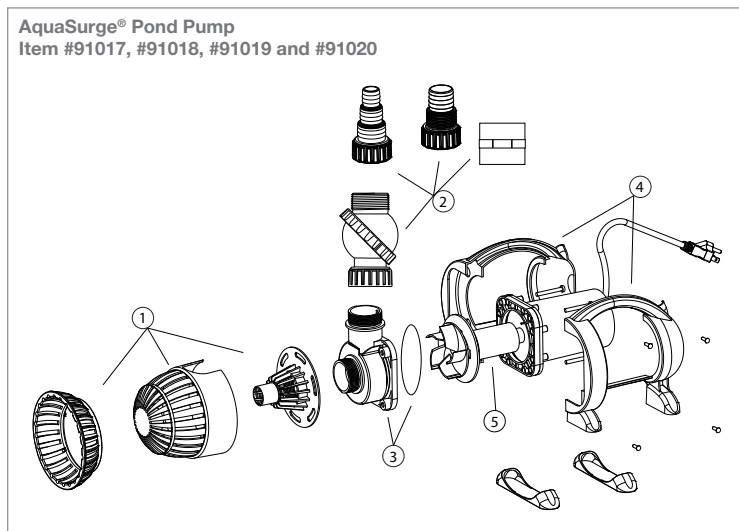

PUMPS

AquaSurge®

DIAGRAM #	ITEM #	PRODUCT NAME	WEIGHT
AQUASURGE® 2000 AND 3000 POND PUMPS - ITEM #91017, #91018 YEAR 2012-PRESENT			
①	91063	<i>AquaSurge® 2000/3000 (G2) Intake Screen Kit</i>	.5
②	91065	<i>AquaSurge® (G2) Discharge Fitting Kit</i>	.5
③	91066	<i>AquaSurge® 2000/3000 (G2) Water Chamber Cover and O-Ring Kit</i>	.3
④	91068	<i>AquaSurge® 2000/3000 (G2) Pump Handle and Feet Kit</i>	.5
⑤	91070	<i>AquaSurge® 2000 (G2) Replacement Impeller Kit</i>	.75
⑤	91071	<i>AquaSurge® 3000 (G2) Replacement Impeller Kit</i>	.8
	91155	<i>Pump/Filter Union Gasket Kit</i>	.25
AQUASURGE® 4000 AND 5000 POND PUMPS - ITEM #91019, #91020 YEAR 2012-PRESENT			
①	91064	<i>AquaSurge® 4000/5000 (G2) Intake Screen Kit</i>	.4
②	91065	<i>AquaSurge® (G2) Discharge Fitting Kit</i>	.5
③	91067	<i>AquaSurge® 4000/5000 (G2) Water Chamber Cover and O-Ring Kit</i>	.3
④	91069	<i>AquaSurge® 4000/5000 (G2) Pump Handle and Feet Kit</i>	.5
⑤	91072	<i>AquaSurge® 4000 (G2) Replacement Impeller Kit</i>	1.3
⑤	91073	<i>AquaSurge® 5000 (G2) Replacement Impeller Kit</i>	1.7
	91155	<i>Pump/Filter Union Gasket Kit</i>	.25