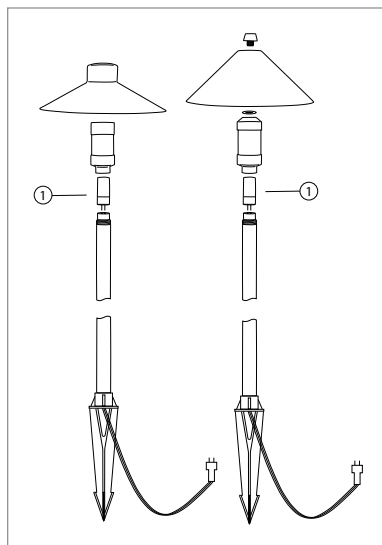

DIAGRAM #	ITEM #	PRODUCT NAME	WEIGHT
HAT TOP PATH AND AREA LANDSCAPE LIGHT - ITEM #84063 DOME TOP PATH AND AREA LANDSCAPE LIGHT - ITEM #84064**			
①	84067	3-Watt Path and Area Landscape Replacement Bulb	.1