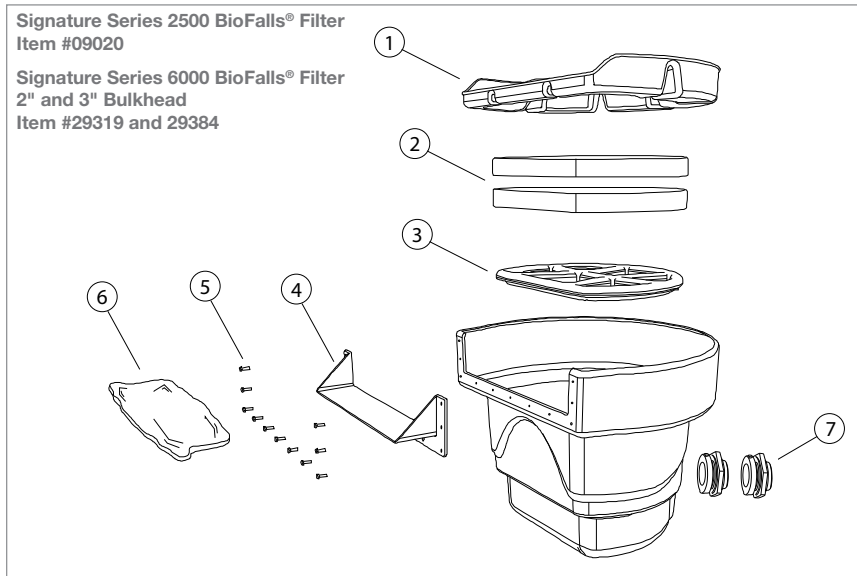

DIAGRAM #	ITEM #	PRODUCT NAME	WEIGHT
SIGNATURE SERIES 2500 AND 6000 BIOFALLS® FILTERS - ITEM #09020, #29319, #29384			
①	29283	Signature Series 2500 BioFalls® Filter Rock Tray	3.1
②	29010	Signature Series 2500 BioFalls® Filter Mat (qty 1)	.9
③	29281	Signature Series 2500 BioFalls® Filter Support Rack	1.4
④	29220	Signature Series 2500 BioFalls® Filter Lip	1.05
⑤	30078	Brass Screw Set (8-pack) - 2 sets required for full screw replacement	.1
⑥	29282	Signature Series 2500 BioFalls® Filter Waterfall Stone	1.9
⑦	29103	Black Poly Bulkhead Fitting 2"	.45
⑦	29104	Black Poly Bulkhead Fitting 3" (Signature Series 6000 BioFalls® Filter Only)	1.0
①	29316	Signature Series 6000 BioFalls® Filter Rock Tray	10.0
②	29318	Signature Series 6000 BioFalls® Filter Mat	1.5
③	29317	Signature Series 6000 BioFalls® Filter Support Rack	3.0
④	29324	Signature Series 6000 BioFalls® Filter Lip	1.4