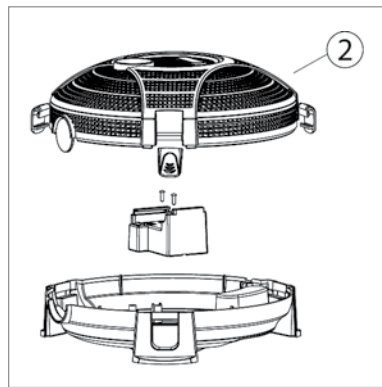

DIAGRAM #	ITEM #	PRODUCT NAME	WEIGHT
AQUAJET® 600 POND PUMP (G2) - ITEM #91014 YEAR 2012-PRESENT			
①	91084	<i>AquaJet® 600 (G2) Replacement Fountain Kit</i>	.5
②	91087	<i>AquaJet® 600 (G2) Pump Housing Cover Kit</i>	1.5
③	91088	<i>AquaJet® 600 (G2) Water Chamber Cover Kit</i>	.1
④	91091	<i>AquaJet® 600 (G2) Pump Mount Kit</i>	.1
⑤	91047	<i>AquaJet® 600 (G2) Replacement Impeller Kit</i>	.1