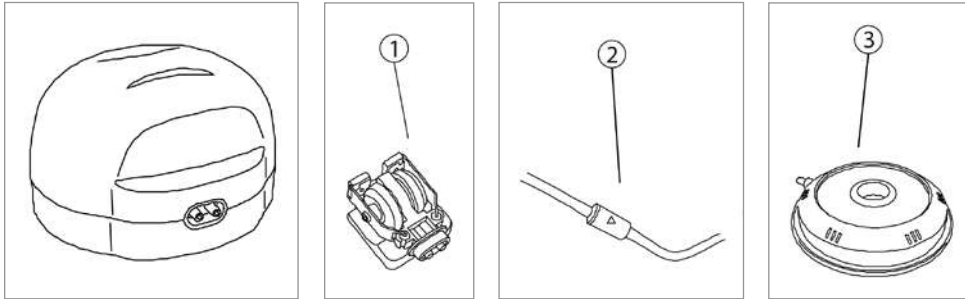

2-Outlet / 4-Outlet Pond Aeration Kit

DIAGRAM #	ITEM #	PRODUCT NAME	WEIGHT
2-OUTLET POND AERATION KIT - ITEM #75000			
①	75003	2-Outlet Pond Aerator Replacement Cartridge and Renew Kit	.2
②	75002	Pond Aerator Replacement Airline and Check Valve	.6
③	75005	Pond Aerator Aeration Disc (qty 1)	.3