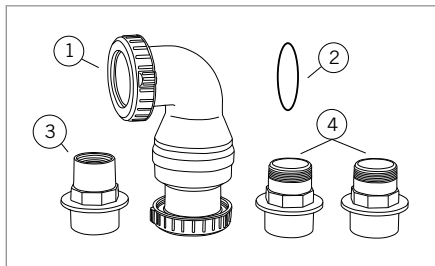

PIPE AND PLUMBING

DIAGRAM #	ITEM #	PRODUCT NAME	WEIGHT
2" CHECK VALVE - ITEM #48026			
①	48021	2" Check Valve Threaded Collar (set of 2)	.5
②	48022	2" Check Valve O-Rings (set of 4)	.5
④	48023	2" Check Valve 2" MPT x 2" Slip Fitting	.5
③	48024	2" Check Valve 1.5" FPT x 2" Slip Fitting	.5