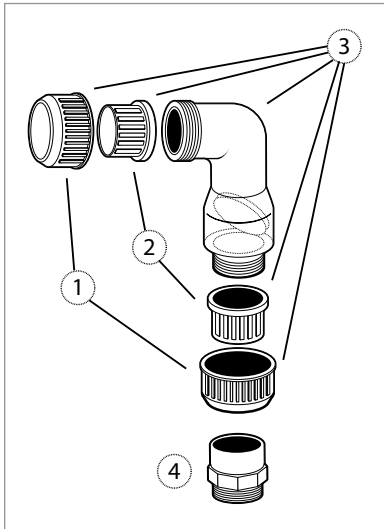

PIPE AND PLUMBING

Check Valves

DIAGRAM #	ITEM #	PRODUCT NAME	WEIGHT
3" CVA CHECK VALVE - ITEM #29098			
①	29524	3" Check Valve Threaded Collar	.2
②	29514	3" Check Valve Slip Fitting	.2
③	29512	3" Dual Union Check Valve	4.7
④	29159	3" MPT x Slip	.6