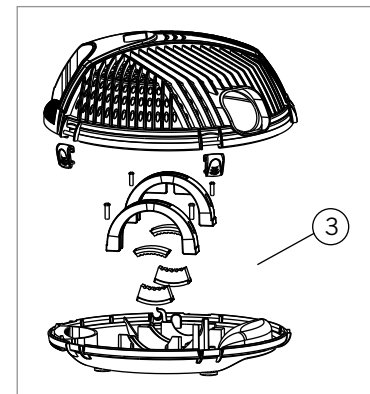

DIAGRAM #	ITEM #	PRODUCT NAME	WEIGHT
AQUAFORCE® SOLIDS-HANDLING POND PUMPS - ITEM #91011, #91112, #91012, #91113, #91013 YEAR 2012-PRESENT			
①	91075	AquaForce® (G2) Replacement Cage Discharge Fitting Kit	.5
②	91076	AquaForce® 1000/2700 (G2) Replacement Water Chamber Cover	.3
②	91077	AquaForce® 5200 (G2) Replacement Water Chamber Cover	.4
③	91078	AquaForce® 1000/1800/2700 (G2) Replacement Pump Cage Kit	2.65
③	91096	AquaForce® 3600/5200 (G2) / Adjustable Flow 4000-8000 Replacement Pump Cage Kit	2.65
④	91079	AquaForce® (G2) Replacement Cage Clip Kit	.1
⑤	91080	AquaForce® 1000 (G2) Replacement Impeller Kit	.6
⑤	91115	AquaForce® 1800 (G2) Replacement Impeller Kit	.8
⑤	91081	AquaForce® 2700 (G2) Replacement Impeller Kit	.8
⑤	91116	AquaForce® 3600 (G2) Replacement Impeller Kit	.8
⑤	91082	AquaForce® 5200 (G2) Replacement Impeller Kit	1.6