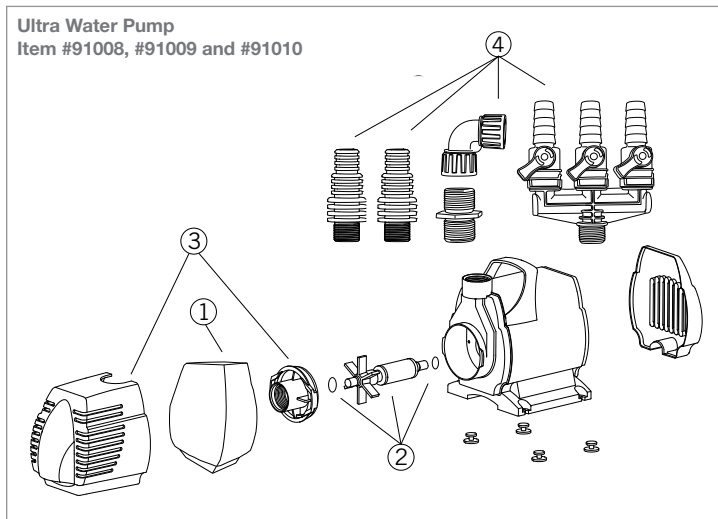

DIAGRAM #	ITEM #	PRODUCT NAME	WEIGHT
ULTRA 1100, 1500 AND 2000 WATER PUMPS - ITEM #91008, #91009, #91010 YEAR 2012-PRESENT			
①	91036	Ultra 1100 Water Pump Replacement Filter Sponge	.1
①	91037	Ultra 1500 Water Pump Replacement Filter Sponge	.1
①	91038	Ultra 2000 Water Pump Replacement Filter Sponge	.1
②	91042	Ultra 1100 Water Pump Replacement Impeller Kit	.3
②	91043	Ultra 1500 Water Pump Replacement Impeller Kit	.3
②	91044	Ultra 2000 Water Pump Replacement Impeller Kit	.3
③	91052	Ultra 1100 Water Pump Front Cover Kit	.3
③	91053	Ultra 1500/2000 Water Pump Front Cover Kit	.3
④	91057	Ultra 1100/1500/2000 Water Pump Replacement Discharge Fitting Kit 3/4"	.2
	91046	Large Ultra Pump Fountain Head Kit	.5
	91155	Pump/Filter Union Gasket Kit	.25