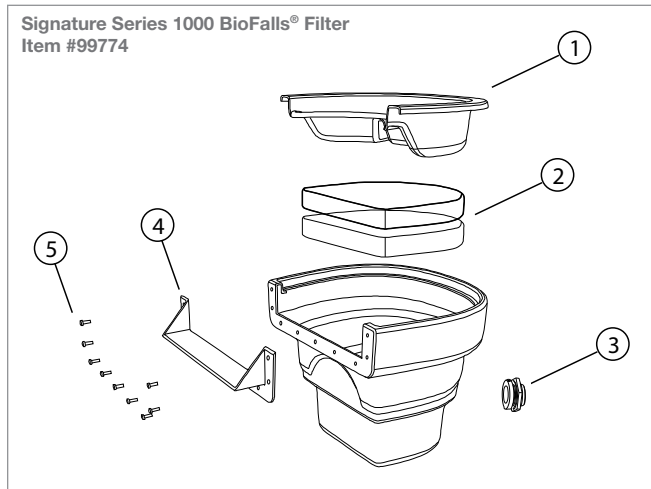

DIAGRAM #	ITEM #	PRODUCT NAME	WEIGHT
SIGNATURE SERIES 6.0 AND 8.0 POND SKIMMERS - ITEM #09019, #29349			
①	29008	<i>Signature Series 6.0 and 8.0 Pond Skimmer Thumb Screw Set</i>	.02
②	29214	<i>Signature Series 6.0 and 8.0 Pond Skimmer Slide Plate</i>	.4
③	29529	<i>Signature Series 6.0 Pond Skimmer Weir Plate</i>	.7
③	29213	<i>Signature Series 8.0 Pond Skimmer Weir Plate</i>	.7
④	29530	<i>Signature Series 6.0 Pond Skimmer Weir</i>	.3
④	29258	<i>Signature Series 8.0/Classic Large Pond Skimmer Weir</i>	.3
⑤	29003	<i>Signature Series 6.0 and 8.0 Pond Skimmer Rigid Debris Basket</i>	1.8
⑥	29217	<i>Signature Series Skimmer Screw Set 10-32 x 1/2" (7-pack)</i>	.1
⑦	29004	<i>Signature Series 6.0 and 8.0 Pond Skimmer Filter Mat</i>	.4
⑧	29655	<i>Signature Series 1000/6.0/8.0 Pond Skimmer Filter Rack</i>	1.4
⑨	29103	<i>Black Poly Bulkhead Fitting 2"</i>	.45
⑩	29149	<i>Signature Series Pond Skimmer Overflow Elbow</i>	.1
⑪	29158	<i>2" MPT x 2" Slip</i>	.25
⑫	29215	<i>Signature Series 6.0 and 8.0 Pond Skimmer Liner Plate</i>	1.7
⑬	30078	<i>Brass Screw Set (8-pack) - 2 sets required for full screw replacement</i>	.1

FILTRATION

BioFalls®

DIAGRAM #	ITEM #	PRODUCT NAME	WEIGHT
SIGNATURE SERIES 1000 BIOFALLS® FILTER - ITEM #99774			
①	98285	<i>Signature Series 1000 BioFalls®/MicroFalls® (G2) Rock Tray</i>	6.0
②	99776	<i>Signature Series 1000 BioFalls®/MicroFalls® (G2) Filter Mat (qty 1)</i>	.25
③	29103	<i>Black Poly Bulkhead Fitting 2"</i>	.45
④	99791	<i>Signature Series 1000 BioFalls®/MicroFalls® (G2) Filter Lip</i>	1.1
⑤	30078	<i>Brass Screw Set (8-pack) - 2 sets required for full screw replacement</i>	.1