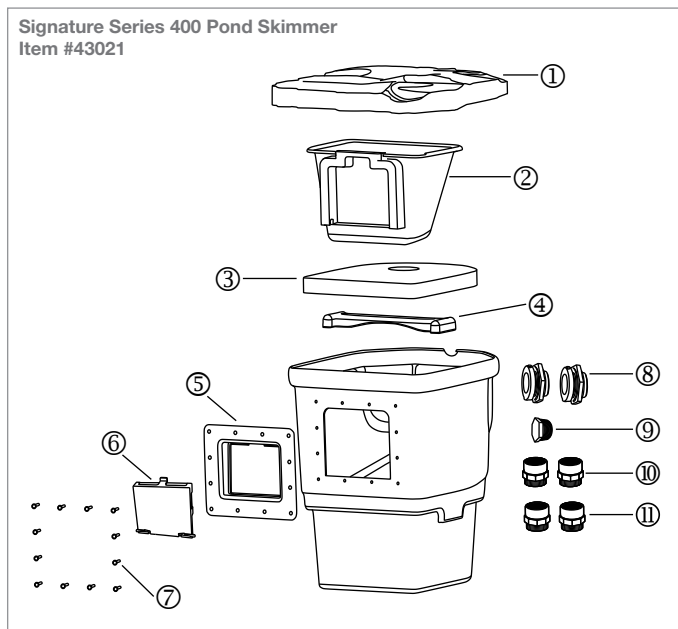

DIAGRAM #	ITEM #	PRODUCT NAME	WEIGHT
SIGNATURE SERIES 400 POND SKIMMER - ITEM #43021			
①	43023	Signature Series Skimmer 400/1000 Faux Rock Lid	4.6
②	43007	Signature Series 400 Pond Skimmer Debris Basket	1.1
③	43011	Signature Series 400 Pond Skimmer Filter Mat	.2
④	43008	Signature Series 400 Pond Skimmer Filter Mat Support Rack	.5
⑤	43006	Signature Series 400 Pond Skimmer Exterior Face Plate	.5
⑥	43005	Signature Series™400 Pond Skimmer Weir Door	.25
⑦	30078	Brass Screws (8-pack) - 2 sets required for full screw replacement	.1
⑧	29103	Black Poly Bulkhead Fitting 2"	.45
⑨	29394	Hex-Head Plug 2"	.1
⑩	29158	2" MPT x 2" Slip	.25
⑪	29157	2" MPT x 1.5" Slip	.2