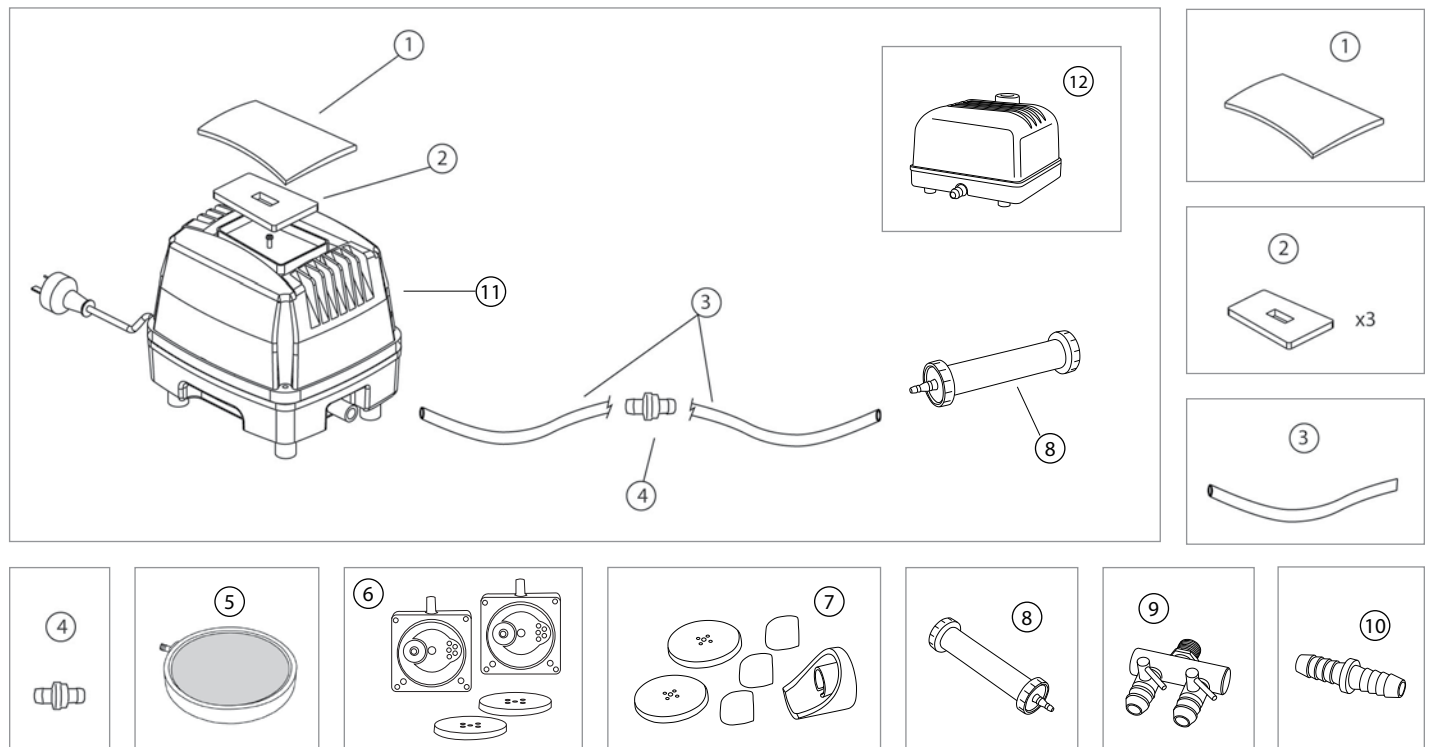

AERATION

Pro Air Pond Aeration Kits

DIAGRAM #	ITEM #	PRODUCT NAME	WEIGHT
PRO AIR POND AERATION KITS - ITEM #61008, #61009, #61000			
①	61004	<i>Pond Aerator Pro - Removeable Lid</i>	.1
②	61005	<i>Pond Aerator Pro - Air Inlet Sponge Filter (qty 3)</i>	.1
③	61002	<i>Pond Aerator Pro - Airline 30'</i>	2.2
④	61003	<i>Pond Aerator Pro - Check Valve</i>	.1
⑤	61001	<i>Pond Aerator Pro - 8" Aeration Disc</i>	2.5
⑥	61007	<i>Pond Aerator Pro - Replacement Diaphragm</i>	.5
⑦	61015	<i>Pro Air 20 Compressor Renew Kit</i>	.25
⑧	61010	<i>10" Rubber Membrane Aeration Diffuser</i>	1.25
	61011	<i>Weighted Aeration Tubing - 3/8" x 25'</i>	3.5
	61014	<i>Weighted Aeration Tubing - 3/8" x 100'</i>	23.00
⑨	61012	<i>2-way Aeration Compressor Manifold</i>	.25
⑩	99159	<i>Barbed Coupling 3/8"</i>	.1
⑪	61016	<i>Pro Air 60 Aeration Compressor</i>	13.25
⑫	61017	<i>Pro Air 20 Aeration Compressor</i>	5.5