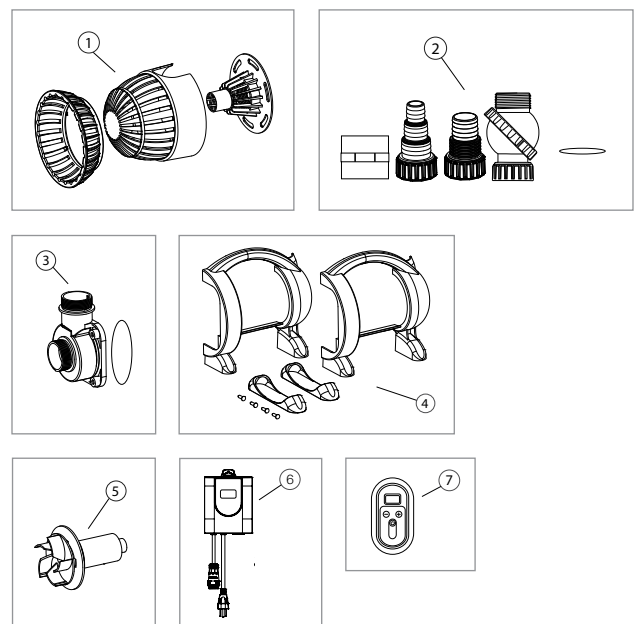

AquaSurge® Adjustable Flow

DIAGRAM #	ITEM #	PRODUCT NAME	WEIGHT
AQUASURGE® 2000-4000 ADJUSTABLE FLOW POND PUMP - ITEM #45009			
①	91064	AquaSurge® 4000/5000 (G2) Intake Screen Kit	.4
②	91065	AquaSurge® (G2) Discharge Fitting Kit	.5
③	91067	AquaSurge® 4000/5000 (G2) Water Chamber Cover and O-Ring Kit	.3
④	91069	AquaSurge® 4000/5000 (G2) Pump Handle and Feet Kit	.5
⑤	45016	AquaSurge® 2000-4000 Adjustable Flow Replacement Impeller Kit	1.3
⑥	45038	Smart Control Receiver with conversion plug	1.25
⑦	45041	Universal Remote for Adjustable Flow Pond Pumps	.5

AQUASURGE® 4000-8000 ADJUSTABLE FLOW POND PUMP - ITEM #45010			
①	45011	AquaSurge® 4000-8000 Adjustable Flow Intake Screen Kit	.4
②	91065	AquaSurge® (G2) Discharge Fitting Kit	.5
③	45014	AquaSurge® 4000-8000 Adjustable Flow Water Chamber Cover and O-Ring Kit	.3
④	45012	AquaSurge® 4000-8000 Adjustable Flow Pump Handle and Feet Kit	.5
⑤	45017	AquaSurge® 4000-8000 Adjustable Flow Replacement Impeller Kit	1.8
⑥	45038	Smart Control Receiver with conversion plug	1.25
⑦	45041	Universal Remote for Adjustable Flow Pond Pumps	.5