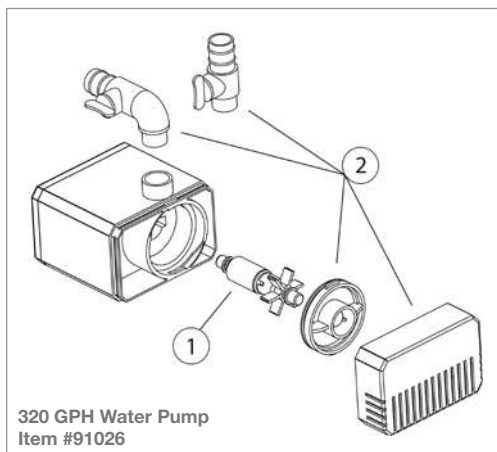

DIAGRAM #	ITEM #	PRODUCT NAME	WEIGHT
320 GPH WATER PUMP - ITEM #91026 YEAR 2012-PRESENT			
①	91031	320 GPH Replacement Impeller Kit	.2
②	91100	320 GPH Replacement Filter Screen and Fitting Kit	.1