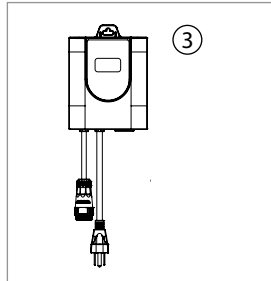

PUMPS

SLD Adjustable Flow

DIAGRAM #	ITEM #	PRODUCT NAME	WEIGHT
SLD ADJUSTABLE FLOW POND PUMPS - ITEM #45046, #45036, #45037			
①	45042	<i>Water Chamber for SLD Pumps</i>	.82
②	45047	<i>Replacement Impeller w/Gasket for SLD 2000-5000</i>	2.2
②	45044	<i>Replacement Impeller w/Gasket for SLD 4000-7000</i>	2.2
②	45045	<i>Replacement Impeller w/Gasket for SLD 5000-9000</i>	2.2
③	45038	<i>Smart Control Receiver</i>	1.25
④	45039	<i>Smart Control Receiver Large for SLD 5000-9000</i>	1.25
⑤	45041	<i>Universal Remote for Adjustable Flow Pond Pumps</i>	.5