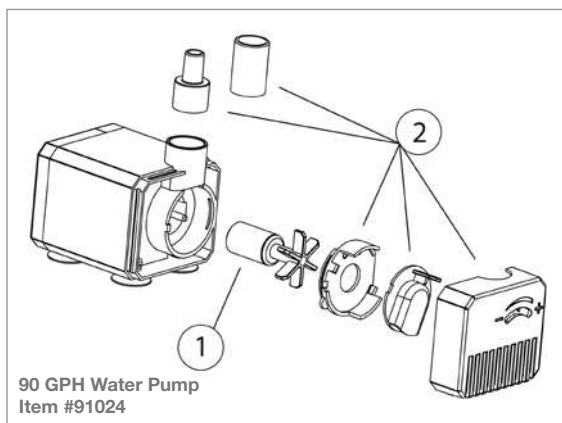

DIAGRAM #	ITEM #	PRODUCT NAME	WEIGHT
90 GPH WATER PUMP - ITEM #91024 YEAR 2012-PRESENT			
①	91029	90 GPH Replacement Impeller Kit	.1
②	91098	90 GPH Replacement Filter Screen and Fitting Kit	.1

DIAGRAM #	ITEM #	PRODUCT NAME	WEIGHT
180 GPH WATER PUMP - ITEM #91025 YEAR 2012-PRESENT			
①	91030	180 GPH Replacement Impeller Kit	.2
②	91099	180 GPH Replacement Filter Screen and Fitting Kit	.1