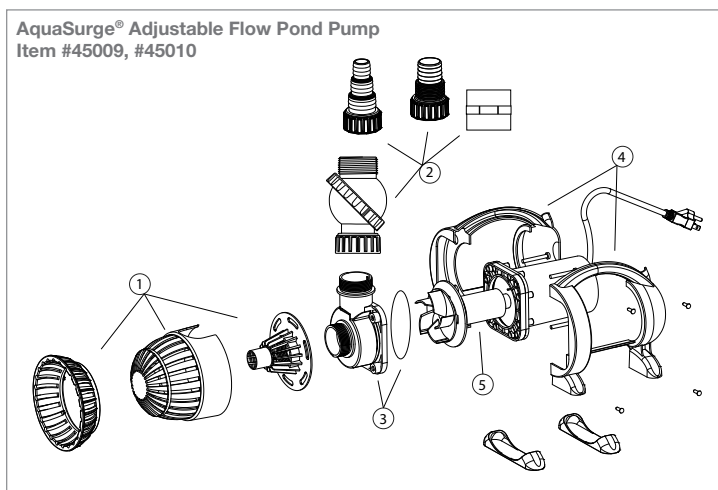

AquaSurge® Adjustable Flow

DIAGRAM #	ITEM #	PRODUCT NAME	WEIGHT
AQUASURGE® 2000-4000 ADJUSTABLE FLOW POND PUMP - ITEM #45009			
①	91064	AquaSurge® 4000/5000 (G2) Intake Screen Kit	.4
②	91065	AquaSurge® (G2) Discharge Fitting Kit	.5
③	91067	AquaSurge® 4000/5000 (G2) Water Chamber Cover and O-Ring Kit	.3
④	91069	AquaSurge® 4000/5000 (G2) Pump Handle and Feet Kit	.5
⑤	45016	AquaSurge® 2000-4000 Adjustable Flow Replacement Impeller Kit	1.3
⑥	45038	Smart Control Receiver with conversion plug	1.25
⑦	45041	Universal Remote for Adjustable Flow Pond Pumps	.5

AQUASURGE® 4000-8000 ADJUSTABLE FLOW POND PUMP - ITEM #45010			
①	45011	AquaSurge® 4000-8000 Adjustable Flow Intake Screen Kit	.4
②	91065	AquaSurge® (G2) Discharge Fitting Kit	.5
③	45014	AquaSurge® 4000-8000 Adjustable Flow Water Chamber Cover and O-Ring Kit	.3
④	45012	AquaSurge® 4000-8000 Adjustable Flow Pump Handle and Feet Kit	.5
⑤	45017	AquaSurge® 4000-8000 Adjustable Flow Replacement Impeller Kit	1.8
⑥	45038	Smart Control Receiver with conversion plug	1.25
⑦	45041	Universal Remote for Adjustable Flow Pond Pumps	.5