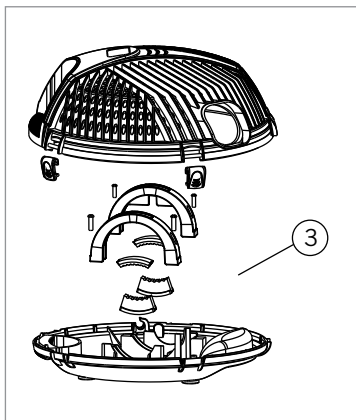

PUMPS

AquaForce® Adjustable Flow

DIAGRAM #	ITEM #	PRODUCT NAME	WEIGHT
AQUAFORCE® ADJUSTABLE FLOW SOLIDS-HANDLING POND PUMP - ITEM #91104 YEAR 2013-PRESENT			
①	91075	AquaForce® (G2) Replacement Pump Discharge Fitting Kit	.5
②	91077	AquaForce® 5200 (G2) Replacement Water Chamber Cover	.4
③	91096	AquaForce® 3600/5200 (G2) / Adjustable Flow 4000/8000 (G2) Replacement Pump Cage Kit	2.65
④	91079	AquaForce® (G2) Replacement Cage Clip Kit	.1
⑤	91101	AquaForce® Adjustable Flow Replacement Impeller Kit	1.8
⑥	45038	Smart Control Receiver with conversion plug	1.25
⑦	45041	Universal Remote for Adjustable Flow Pond Pumps	.5