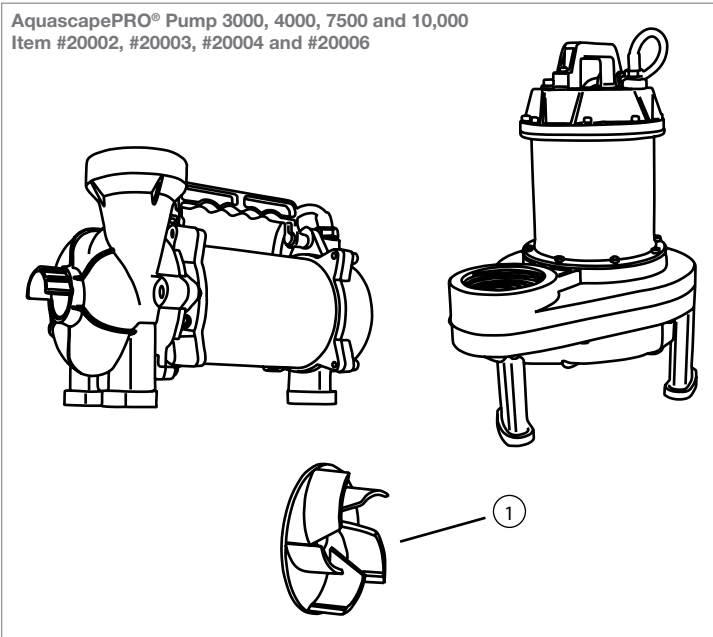

AquascapePRO® Pump 3000, 4000, 7500 and 10,000
Item #20002, #20003, #20004 and #20006

DIAGRAM #	ITEM #	PRODUCT NAME	WEIGHT
ECOWAVE® 2000, 3000, 4000 AND 5000 POND PUMPS - ITEM #91131, #91132, #91133, #91134			
①	91135	<i>EcoWave® Discharge Fitting Kit</i>	.5
②	91136	<i>EcoWave® 2000/3000 Replacement Intake Screen</i>	.81
②	91149	<i>EcoWave® 4000/5000 Replacement Intake Screen</i>	.81
③	91137	<i>EcoWave® 2000/3000 Replacement Water Chamber Cover and O-Ring</i>	.62
③	91150	<i>EcoWave® 4000 Replacement Water Chamber Cover and O-Ring</i>	.75
③	91154	<i>EcoWave® 5000 Replacement Water Chamber Cover and O-Ring</i>	.75
④	91138	<i>EcoWave® 2000 Replacement Impeller Kit</i>	.66
④	91139	<i>EcoWave® 3000 Replacement Impeller Kit</i>	.68
④	91140	<i>EcoWave® 4000 Replacement Impeller Kit</i>	.7
④	91141	<i>EcoWave® 5000 Replacement Impeller Kit</i>	.73
	91155	<i>Pump/Filter Union Gasket Kit</i>	.25