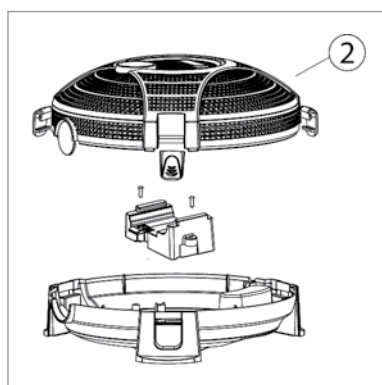

DIAGRAM #	ITEM #	PRODUCT NAME	WEIGHT
AQUAJET® 1300 POND PUMP (G2) - ITEM #91015 YEAR 2012-PRESENT			
①	91085	<i>AquaJet® 1300 (G2) Replacement Fountain Kit</i>	.65
②	91094	<i>AquaJet® 1300 (G2) Pump Housing Cover Kit</i>	1.5
③	91089	<i>AquaJet® 1300 (G2) Water Chamber Cover Kit</i>	.1
④	91092	<i>AquaJet® 1300 (G2) Pump Mount Kit</i>	.1
⑤	91048	<i>AquaJet® 1300 (G2) Replacement Impeller Kit</i>	.25