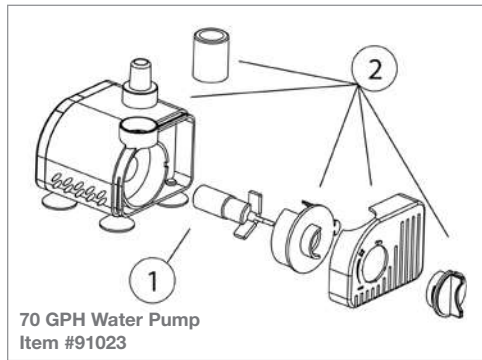

PUMPS

Statuary

DIAGRAM #	ITEM #	PRODUCT NAME	WEIGHT
70 GPH WATER PUMP - ITEM #91023 YEAR 2012-PRESENT			
①	91028	70 GPH Replacement Impeller Kit	.1
②	91097	70 GPH Replacement Filter Screen and Fitting Kit	.1