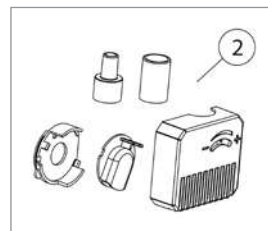

DIAGRAM #	ITEM #	PRODUCT NAME	WEIGHT
90 GPH WATER PUMP - ITEM #91024 YEAR 2012-PRESENT			
①	91029	90 GPH Replacement Impeller Kit	.1
②	91098	90 GPH Replacement Filter Screen and Fitting Kit	.1

DIAGRAM #	ITEM #	PRODUCT NAME	WEIGHT
180 GPH WATER PUMP - ITEM #91025 YEAR 2012-PRESENT			
①	91030	180 GPH Replacement Impeller Kit	.2
②	91099	180 GPH Replacement Filter Screen and Fitting Kit	.1