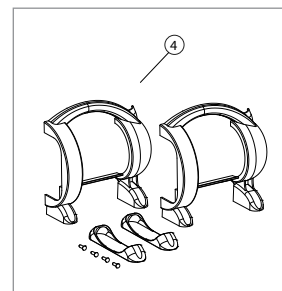

PUMPS

AquaSurge®

DIAGRAM #	ITEM #	PRODUCT NAME	WEIGHT
AQUASURGE® 2000 AND 3000 POND PUMPS - ITEM #91017, #91018 YEAR 2012-PRESENT			
①	91063	<i>AquaSurge® 2000/3000 (G2) Intake Screen Kit</i>	.5
②	91065	<i>AquaSurge® (G2) Discharge Fitting Kit</i>	.5
③	91066	<i>AquaSurge® 2000/3000 (G2) Water Chamber Cover and O-Ring Kit</i>	.3
④	91068	<i>AquaSurge® 2000/3000 (G2) Pump Handle and Feet Kit</i>	.5
⑤	91070	<i>AquaSurge® 2000 (G2) Replacement Impeller Kit</i>	.75
⑤	91071	<i>AquaSurge® 3000 (G2) Replacement Impeller Kit</i>	.8
	91155	<i>Pump/Filter Union Gasket Kit</i>	.25
AQUASURGE® 4000 AND 5000 POND PUMPS - ITEM #91019, #91020 YEAR 2012-PRESENT			
①	91064	<i>AquaSurge® 4000/5000 (G2) Intake Screen Kit</i>	.4
②	91065	<i>AquaSurge® (G2) Discharge Fitting Kit</i>	.5
③	91067	<i>AquaSurge® 4000/5000 (G2) Water Chamber Cover and O-Ring Kit</i>	.3
④	91069	<i>AquaSurge® 4000/5000 (G2) Pump Handle and Feet Kit</i>	.5
⑤	91072	<i>AquaSurge® 4000 (G2) Replacement Impeller Kit</i>	1.3
⑤	91073	<i>AquaSurge® 5000 (G2) Replacement Impeller Kit</i>	1.7
	91155	<i>Pump/Filter Union Gasket Kit</i>	.25