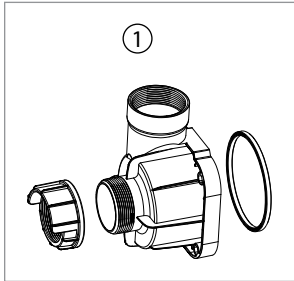

PUMPS

SLD Adjustable Flow

DIAGRAM #	ITEM #	PRODUCT NAME	WEIGHT
SLD ADJUSTABLE FLOW POND PUMPS - ITEM #45046, #45036, #45037			
①	45042	<i>Water Chamber for SLD Pumps</i>	.82
②	45047	<i>Replacement Impeller w/Gasket for SLD 2000-5000</i>	2.2
②	45044	<i>Replacement Impeller w/Gasket for SLD 4000-7000</i>	2.2
②	45045	<i>Replacement Impeller w/Gasket for SLD 5000-9000</i>	2.2
③	45038	<i>Smart Control Receiver</i>	1.25
④	45039	<i>Smart Control Receiver Large for SLD 5000-9000</i>	1.25
⑤	45041	<i>Universal Remote for Adjustable Flow Pond Pumps</i>	.5