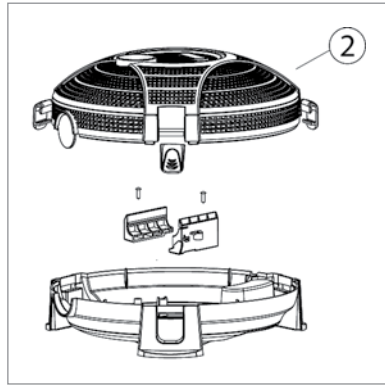

PUMPS

AquaJet®

DIAGRAM #	ITEM #	PRODUCT NAME	WEIGHT
AQUAJET® 2000 POND PUMP (G2) - ITEM #91016 YEAR 2012-PRESENT			
①	91086	<i>AquaJet® 2000 (G2) Replacement Fountain Kit</i>	.7
②	91095	<i>AquaJet® 2000 (G2) Pump Housing Cover Kit</i>	1.4
③	91090	<i>AquaJet® 2000 (G2) Water Chamber Cover Kit</i>	.1
④	91093	<i>AquaJet® 2000 (G2) Pump Mount Kit</i>	.1
⑤	91049	<i>AquaJet® 2000 (G2) Replacement Impeller Kit</i>	.3