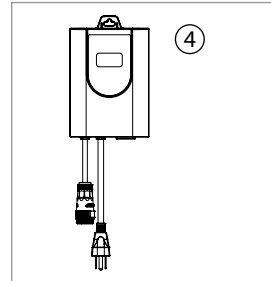

PUMPS

SLD Adjustable Flow

DIAGRAM #	ITEM #	PRODUCT NAME	WEIGHT
SLD ADJUSTABLE FLOW POND PUMPS - ITEM #45046, #45036, #45037			
①	45042	<i>Water Chamber for SLD Pumps</i>	.82
②	45047	<i>Replacement Impeller w/Gasket for SLD 2000-5000</i>	2.2
②	45044	<i>Replacement Impeller w/Gasket for SLD 4000-7000</i>	2.2
②	45045	<i>Replacement Impeller w/Gasket for SLD 5000-9000</i>	2.2
③	45038	<i>Smart Control Receiver</i>	1.25
④	45039	<i>Smart Control Receiver Large for SLD 5000-9000</i>	1.25
⑤	45041	<i>Universal Remote for Adjustable Flow Pond Pumps</i>	.5