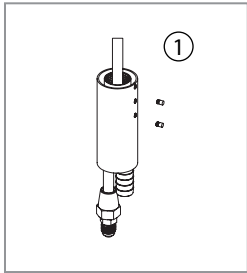

DIAGRAM #	ITEM #	PRODUCT NAME	WEIGHT
FIRE AND WATER 3-PIECE BASALT TORCH SYSTEM - ITEM #58103			
①	58097	<i>Replacement Height Adjustment Screw</i>	.25
②	58100	<i>Replacement Basalt Column Torch Shroud</i>	.5
③	58108	<i>Replacement Basalt Torch Rubber Gas Hose - 6'</i>	.75
④	58107	<i>Replacement Basalt Torch Water Tubing - 1/2" x 6'</i>	.75