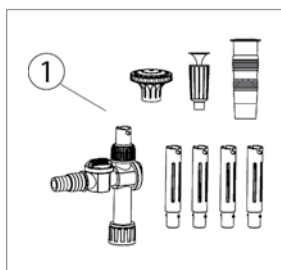

DIAGRAM #	ITEM #	PRODUCT NAME	WEIGHT
AQUAJET® 1300 POND PUMP (G2) - ITEM #91015 YEAR 2012-PRESENT			
①	91085	<i>AquaJet® 1300 (G2) Replacement Fountain Kit</i>	.65
②	91094	<i>AquaJet® 1300 (G2) Pump Housing Cover Kit</i>	1.5
③	91089	<i>AquaJet® 1300 (G2) Water Chamber Cover Kit</i>	.1
④	91092	<i>AquaJet® 1300 (G2) Pump Mount Kit</i>	.1
⑤	91048	<i>AquaJet® 1300 (G2) Replacement Impeller Kit</i>	.25