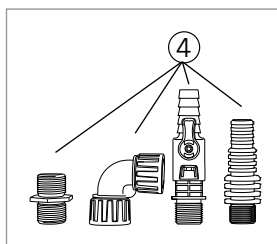

Ultra

DIAGRAM #	ITEM #	PRODUCT NAME	WEIGHT
ULTRA 400, 550 AND 800 WATER PUMPS - ITEM #91005, #91006, #91007 YEAR 2012-PRESENT			
①	91033	Ultra 400 Water Pump (G3) Replacement Filter Sponge	.1
①	91034	Ultra 550 Water Pump (G3) Replacement Filter Sponge	.1
①	91035	Ultra 800 Water Pump (G3) Replacement Filter Sponge	.1
②	91039	Ultra 400 Water Pump (G3) Replacement Impeller Kit	.1
②	91040	Ultra 550 Water Pump (G3) Replacement Impeller Kit	.1
②	91041	Ultra 800 Water Pump (G3) Replacement Impeller Kit	.1
③	91050	Ultra 400 Water Pump (G3) Replacement Front Cover Kit	.1
③	91051	Ultra 550/800 Water Pump (G3) Replacement Front Cover Kit	.1
④	91055	Ultra 400/550/800 Water Pump (G3) Replacement Discharge Fittings Kit 1/2"	.2
	91045	Small Ultra Pump Fountain Head Kit	.5
	91155	Pump/Filter Union Gasket Kit	.25