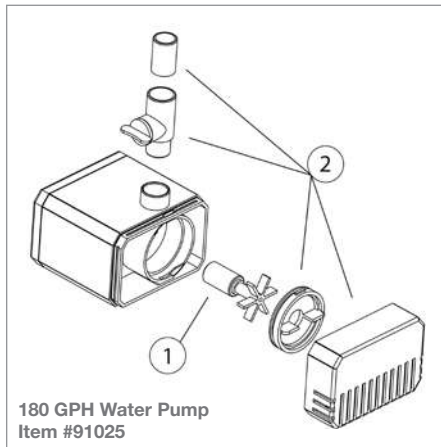

DIAGRAM #	ITEM #	PRODUCT NAME	WEIGHT
90 GPH WATER PUMP - ITEM #91024 YEAR 2012-PRESENT			
①	91029	90 GPH Replacement Impeller Kit	.1
②	91098	90 GPH Replacement Filter Screen and Fitting Kit	.1

DIAGRAM #	ITEM #	PRODUCT NAME	WEIGHT
180 GPH WATER PUMP - ITEM #91025 YEAR 2012-PRESENT			
①	91030	180 GPH Replacement Impeller Kit	.2
②	91099	180 GPH Replacement Filter Screen and Fitting Kit	.1