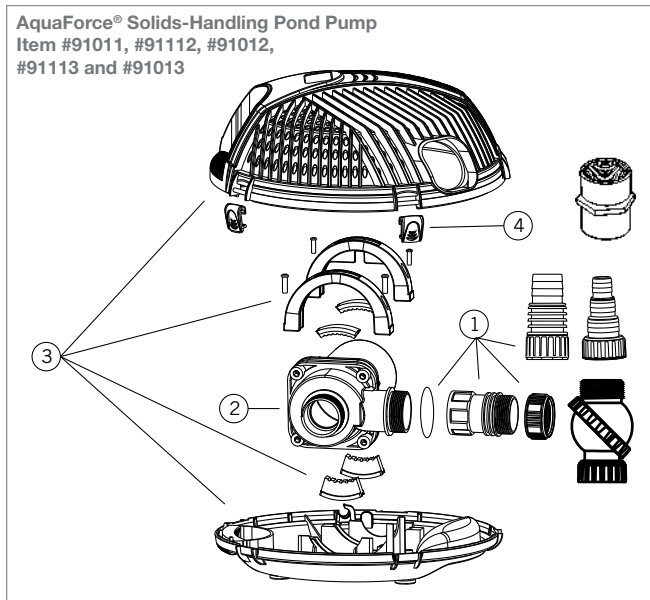

DIAGRAM #	ITEM #	PRODUCT NAME	WEIGHT
AQUAFORCE® SOLIDS-HANDLING POND PUMPS - ITEM #91011, #91112, #91012, #91113, #91013 YEAR 2012-PRESENT			
①	91075	AquaForce® (G2) Replacement Cage Discharge Fitting Kit	.5
②	91076	AquaForce® 1000/2700 (G2) Replacement Water Chamber Cover	.3
②	91077	AquaForce® 5200 (G2) Replacement Water Chamber Cover	.4
③	91078	AquaForce® 1000/1800/2700 (G2) Replacement Pump Cage Kit	2.65
③	91096	AquaForce® 3600/5200 (G2) / Adjustable Flow 4000-8000 Replacement Pump Cage Kit	2.65
④	91079	AquaForce® (G2) Replacement Cage Clip Kit	.1
⑤	91080	AquaForce® 1000 (G2) Replacement Impeller Kit	.6
⑤	91115	AquaForce® 1800 (G2) Replacement Impeller Kit	.8
⑤	91081	AquaForce® 2700 (G2) Replacement Impeller Kit	.8
⑤	91116	AquaForce® 3600 (G2) Replacement Impeller Kit	.8
⑤	91082	AquaForce® 5200 (G2) Replacement Impeller Kit	1.6