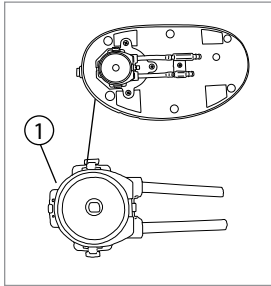

WATER TREATMENTS

WATER TREATMENTS

Automatic Dosing Systems / Smart Pond Dosing System XT

DIAGRAM #	ITEM #	PRODUCT NAME	WEIGHT
AUTOMATIC DOSING SYSTEMS - ITEM #96030, #96031			
①	96040	Automatic Dosing System Replacement Pump Cartridge	.1
②	96041	Automatic Dosing System Replacement Discharge Tubing	.1
③	98375	6-Watt Low Voltage Quick-Connect Transformer	.5
	96054	Control Panel	1.0