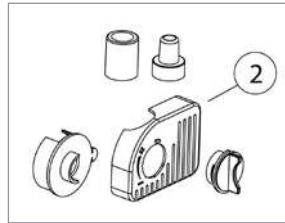

PUMPS

Statuary

DIAGRAM #	ITEM #	PRODUCT NAME	WEIGHT
70 GPH WATER PUMP - ITEM #91023 YEAR 2012-PRESENT			
①	91028	70 GPH Replacement Impeller Kit	.1
②	91097	70 GPH Replacement Filter Screen and Fitting Kit	.1