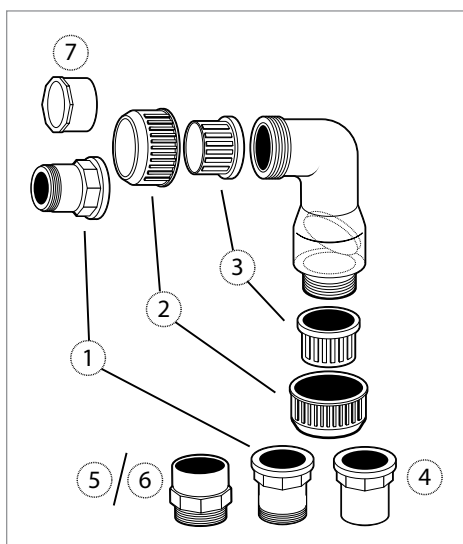

DIAGRAM #	ITEM #	PRODUCT NAME	WEIGHT
2" CHECK VALVE - ITEM #29108, #29501, #29099, #29503, #29502**			
①	29511	Signature Skimmer Check Valve Adapter	.1
②	29515	2" Check Valve Threaded Collar	.1
③	29513	2" Check Valve Slip Fitting	.1
④	29475	AquaSurge® Check Valve Adapter	.2
⑤	29158	2" MPT x Slip	.2
⑥	99144	1.5" MPT x 2" Slip	.2
⑦	29262	2" Insert x 1.5" Slip - (when using 1.5" Flex PVC)	.1

**NOT COMPATIBLE WITH #48026