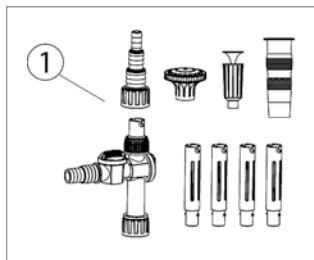

DIAGRAM #	ITEM #	PRODUCT NAME	WEIGHT
AQUAJET® 600 POND PUMP (G2) - ITEM #91014 YEAR 2012-PRESENT			
①	91084	<i>AquaJet® 600 (G2) Replacement Fountain Kit</i>	.5
②	91087	<i>AquaJet® 600 (G2) Pump Housing Cover Kit</i>	1.5
③	91088	<i>AquaJet® 600 (G2) Water Chamber Cover Kit</i>	.1
④	91091	<i>AquaJet® 600 (G2) Pump Mount Kit</i>	.1
⑤	91047	<i>AquaJet® 600 (G2) Replacement Impeller Kit</i>	.1