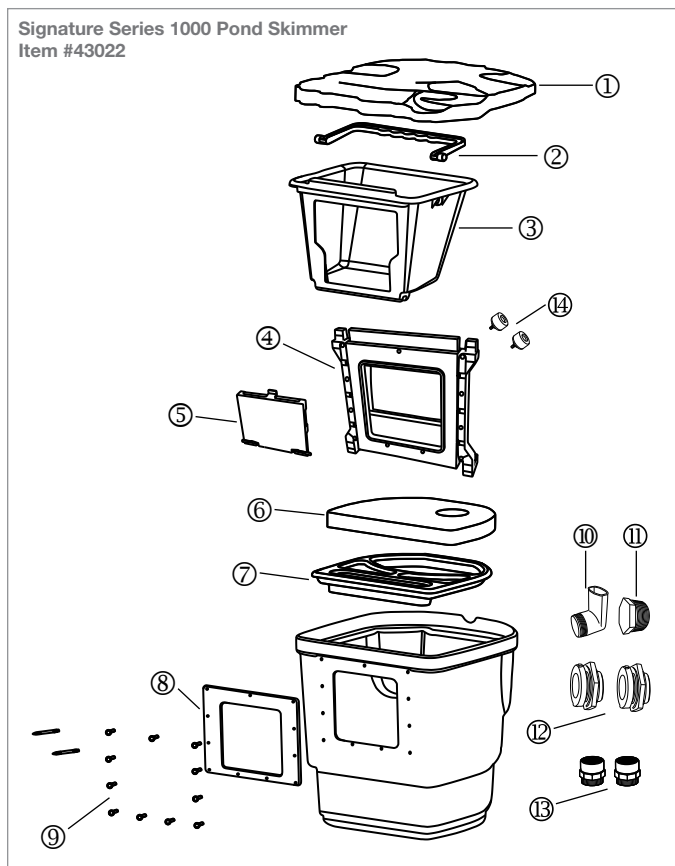

FILTRATION

Skimmers

DIAGRAM #	ITEM #	PRODUCT NAME	WEIGHT
SIGNATURE SERIES 1000 POND SKIMMER - ITEM #43022			
①	43023	Signature Series 400/1000 Pond Skimmer Faux Rock Lid	4.6
②	43016	Signature Series 1000 Pond Skimmer Debris Basket Handle	.25
③	43009	Signature Series 1000 Pond Skimmer Debris Basket (no handle)	3.25
④	43010	Signature Series 1000 Pond Skimmer Interior Weir Plate Assembly	3.0
⑤	43013	Signature Series 1000/6.0/8.0 Pond Skimmer Weir Door	.75
⑥	56000	Signature Series 1000/6.0/8.0 Pond Skimmer Filter Mat	.75
⑦	29655	Signature Series 1000 Pond Skimmer Filter Support Rack	1.1
⑧	43014	Signature Series 1000 Pond Skimmer Exterior Liner Plate	.75
⑨	43027	Signature Series 1000 Pond Skimmer Hardware Bag	.25
⑩	29149	Signature Series Pond Skimmer Overflow Elbow	.25
⑪	29394	Hex-Head 2" Plug	.1
⑫	29103	Black Poly Bulkhead Fitting 2"	.45
⑬	29158	2" MPT x 2" Slip	.25
⑭	43015	Signature Series 1000 Pond Skimmer Water Level Adjustment Thumb Screws (qty 2)	.1