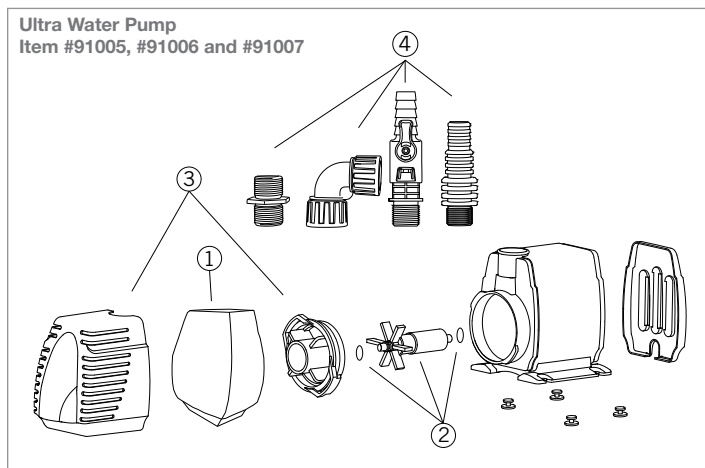

Ultra

DIAGRAM #	ITEM #	PRODUCT NAME	WEIGHT
ULTRA 400, 550 AND 800 WATER PUMPS - ITEM #91005, #91006, #91007 YEAR 2012-PRESENT			
①	91033	Ultra 400 Water Pump (G3) Replacement Filter Sponge	.1
①	91034	Ultra 550 Water Pump (G3) Replacement Filter Sponge	.1
①	91035	Ultra 800 Water Pump (G3) Replacement Filter Sponge	.1
②	91039	Ultra 400 Water Pump (G3) Replacement Impeller Kit	.1
②	91040	Ultra 550 Water Pump (G3) Replacement Impeller Kit	.1
②	91041	Ultra 800 Water Pump (G3) Replacement Impeller Kit	.1
③	91050	Ultra 400 Water Pump (G3) Replacement Front Cover Kit	.1
③	91051	Ultra 550/800 Water Pump (G3) Replacement Front Cover Kit	.1
④	91055	Ultra 400/550/800 Water Pump (G3) Replacement Discharge Fittings Kit 1/2"	.2
	91045	Small Ultra Pump Fountain Head Kit	.5
	91155	Pump/Filter Union Gasket Kit	.25