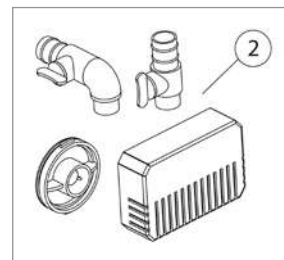

DIAGRAM #	ITEM #	PRODUCT NAME	WEIGHT
320 GPH WATER PUMP - ITEM #91026 YEAR 2012-PRESENT			
①	91031	320 GPH Replacement Impeller Kit	.2
②	91100	320 GPH Replacement Filter Screen and Fitting Kit	.1