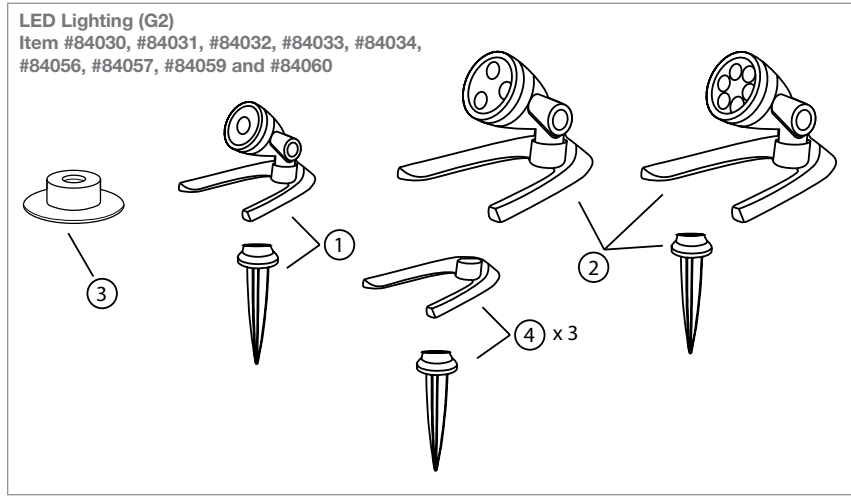

LIGHTING

LIGHTING

LED Lighting / Path and Area LED Landscape

DIAGRAM #	ITEM #	PRODUCT NAME	WEIGHT
LED LIGHTING (G2) - ITEM #84030, #84031, #84032, #84033, #84034, #84056, #84057, #84059, #84060			
①	84035	1-Watt Spotlight (G2) - Replacement Mounting Kit	.25
②	84036	3-Watt/6-Watt Spotlight (G2) - Replacement Mounting Kit	.5
③	84075	1-Watt Waterfall Light (G3) Round Base	.25
④	84038	3-Light Spotlight Kit (G2) - Replacement Mounting Kit	.3