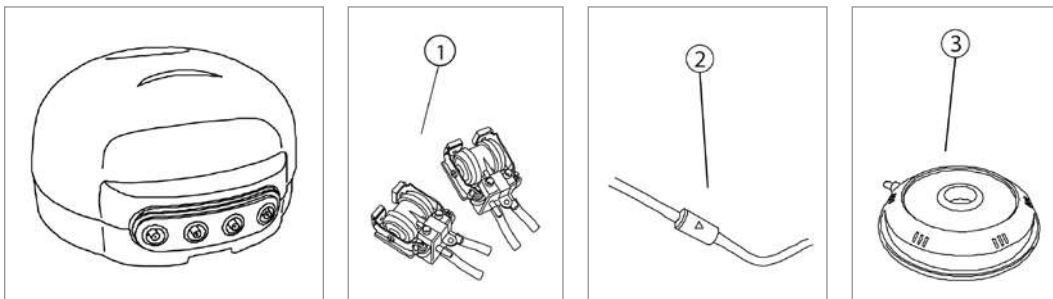

DIAGRAM #	ITEM #	PRODUCT NAME	WEIGHT
4-OUTLET POND AERATION KIT - ITEM #75001			
①	75004	4-Outlet Pond Aerator Replacement Cartridge and Renew Kit	.4
②	75002	Pond Aerator Replacement Airline and Check Valve	.6
③	75005	Pond Aerator Aeration Disc (qty 1)	.3