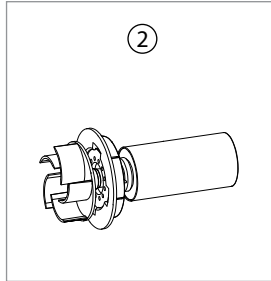

PUMPS

SLD Adjustable Flow

DIAGRAM #	ITEM #	PRODUCT NAME	WEIGHT
SLD ADJUSTABLE FLOW POND PUMPS - ITEM #45046, #45036, #45037			
①	45042	<i>Water Chamber for SLD Pumps</i>	.82
②	45047	<i>Replacement Impeller w/Gasket for SLD 2000-5000</i>	2.2
②	45044	<i>Replacement Impeller w/Gasket for SLD 4000-7000</i>	2.2
②	45045	<i>Replacement Impeller w/Gasket for SLD 5000-9000</i>	2.2
③	45038	<i>Smart Control Receiver</i>	1.25
④	45039	<i>Smart Control Receiver Large for SLD 5000-9000</i>	1.25
⑤	45041	<i>Universal Remote for Adjustable Flow Pond Pumps</i>	.5