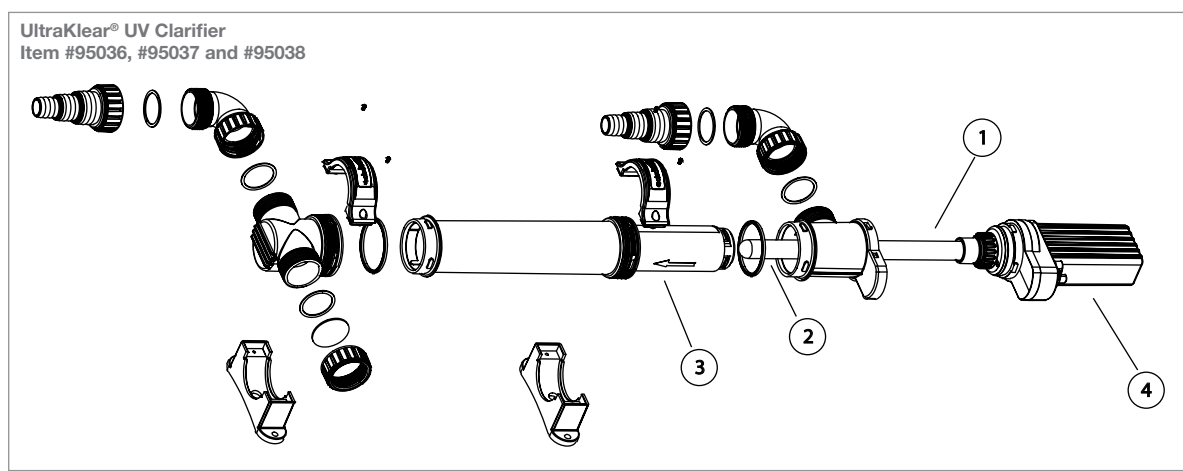

DIAGRAM #	ITEM #	PRODUCT NAME	WEIGHT
ULTRAKLEAR® UV CLARIFIERS - ITEM #95036, #95037, #95038			
①	95039	UltraKlear® 1000 14-Watt High-Output Replacement UV Bulb	.25
②	95045	UltraKlear® 1000 14-Watt UV Quartz Sleeve	.25
③	95042	UltraKlear® 1000 14-Watt UV Corkscrew Sleeve	.25
④	95048	UltraKlear® 1000 14-Watt Ballast Kit	2.5
①	95040	UltraKlear® 2500 28-Watt High-Output Replacement UV Bulb	.5
②	95046	UltraKlear® 2500 28-Watt UV Quartz Sleeve	.5
③	95043	UltraKlear® 2500 28-Watt UV Corkscrew Sleeve	.5
④	95049	UltraKlear® 2500 28-Watt Ballast Kit	2.5
①	95041	UltraKlear® 5000 55-Watt High Output Replacement UV Bulb	.75
②	95047	UltraKlear® 5000 55-Watt UV Quartz Sleeve	.75
③	95044	UltraKlear® 5000 55-Watt UV Corkscrew Sleeve	.75
④	95050	UltraKlear® 5000 55-Watt Ballast Kit	2.5
	95052	UltraKlear® UV Clarifier Fittings Kit (fits 14W, 28W, 55W)	2.5
	95051	UltraKlear® UV Clarifier Gasket Kit (fits 14W, 28W, 55W)	.5
	91155	Pump/Filter Union Gasket Kit	.25