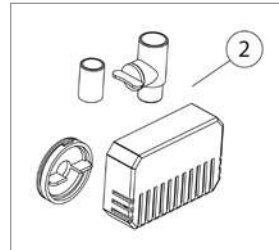

DIAGRAM #	ITEM #	PRODUCT NAME	WEIGHT
90 GPH WATER PUMP - ITEM #91024 YEAR 2012-PRESENT			
①	91029	90 GPH Replacement Impeller Kit	.1
②	91098	90 GPH Replacement Filter Screen and Fitting Kit	.1

DIAGRAM #	ITEM #	PRODUCT NAME	WEIGHT
180 GPH WATER PUMP - ITEM #91025 YEAR 2012-PRESENT			
①	91030	180 GPH Replacement Impeller Kit	.2
②	91099	180 GPH Replacement Filter Screen and Fitting Kit	.1