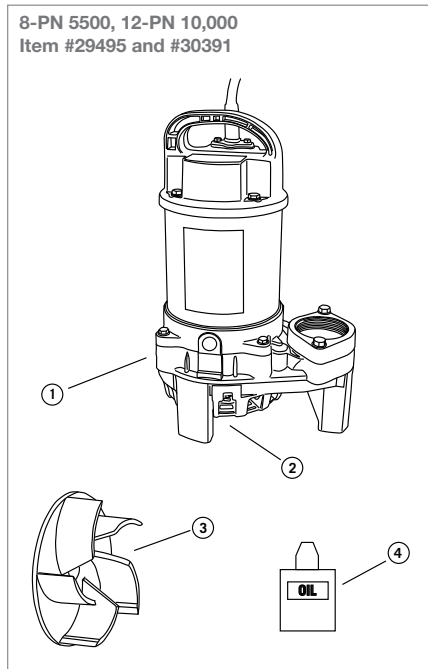

PUMPS

PN Solids-Handling

DIAGRAM #	ITEM #	PRODUCT NAME	WEIGHT
PN SOLIDS-HANDLING POND PUMPS - ITEM #29495, #30391			
①	29740	3-PN/4-PN/8-PN 5500 Tsurumi Replacement Casing	.5
②	29744	3-PN/4-PN/8-PN 5500 Tsurumi Replacement Strainer	.5
③	29749	8-PN 5500 Replacement Impeller	.5
③	30422	12-PN 10,000 Replacement Impeller	.5
④	30213	5-PL 5000/9-PL 7000/8-PN 5500/12-PN 10,000 Replacement Oil	.5