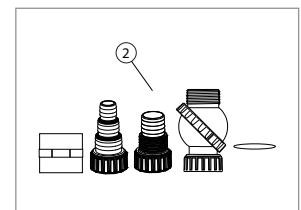

PUMPS

AquaSurge®

DIAGRAM #	ITEM #	PRODUCT NAME	WEIGHT
AQUASURGE® 2000 AND 3000 POND PUMPS - ITEM #91017, #91018 YEAR 2012-PRESENT			
①	91063	<i>AquaSurge® 2000/3000 (G2) Intake Screen Kit</i>	.5
②	91065	<i>AquaSurge® (G2) Discharge Fitting Kit</i>	.5
③	91066	<i>AquaSurge® 2000/3000 (G2) Water Chamber Cover and O-Ring Kit</i>	.3
④	91068	<i>AquaSurge® 2000/3000 (G2) Pump Handle and Feet Kit</i>	.5
⑤	91070	<i>AquaSurge® 2000 (G2) Replacement Impeller Kit</i>	.75
⑤	91071	<i>AquaSurge® 3000 (G2) Replacement Impeller Kit</i>	.8
	91155	<i>Pump/Filter Union Gasket Kit</i>	.25
AQUASURGE® 4000 AND 5000 POND PUMPS - ITEM #91019, #91020 YEAR 2012-PRESENT			
①	91064	<i>AquaSurge® 4000/5000 (G2) Intake Screen Kit</i>	.4
②	91065	<i>AquaSurge® (G2) Discharge Fitting Kit</i>	.5
③	91067	<i>AquaSurge® 4000/5000 (G2) Water Chamber Cover and O-Ring Kit</i>	.3
④	91069	<i>AquaSurge® 4000/5000 (G2) Pump Handle and Feet Kit</i>	.5
⑤	91072	<i>AquaSurge® 4000 (G2) Replacement Impeller Kit</i>	1.3
⑤	91073	<i>AquaSurge® 5000 (G2) Replacement Impeller Kit</i>	1.7
	91155	<i>Pump/Filter Union Gasket Kit</i>	.25