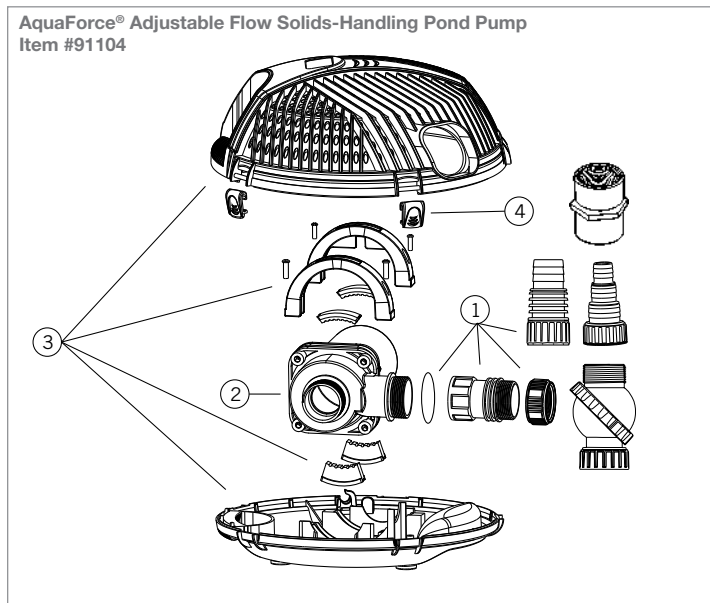

PUMPS

AquaForce® Adjustable Flow

DIAGRAM #	ITEM #	PRODUCT NAME	WEIGHT
AQUAFORCE® ADJUSTABLE FLOW SOLIDS-HANDLING POND PUMP - ITEM #91104 YEAR 2013-PRESENT			
①	91075	AquaForce® (G2) Replacement Pump Discharge Fitting Kit	.5
②	91077	AquaForce® 5200 (G2) Replacement Water Chamber Cover	.4
③	91096	AquaForce® 3600/5200 (G2) / Adjustable Flow 4000/8000 (G2) Replacement Pump Cage Kit	2.65
④	91079	AquaForce® (G2) Replacement Cage Clip Kit	.1
⑤	91101	AquaForce® Adjustable Flow Replacement Impeller Kit	1.8
⑥	45038	Smart Control Receiver with conversion plug	1.25
⑦	45041	Universal Remote for Adjustable Flow Pond Pumps	.5