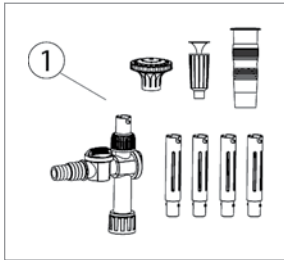

PUMPS

AquaJet®

DIAGRAM #	ITEM #	PRODUCT NAME	WEIGHT
AQUAJET® 2000 POND PUMP (G2) - ITEM #91016 YEAR 2012-PRESENT			
①	91086	<i>AquaJet® 2000 (G2) Replacement Fountain Kit</i>	.7
②	91095	<i>AquaJet® 2000 (G2) Pump Housing Cover Kit</i>	1.4
③	91090	<i>AquaJet® 2000 (G2) Water Chamber Cover Kit</i>	.1
④	91093	<i>AquaJet® 2000 (G2) Pump Mount Kit</i>	.1
⑤	91049	<i>AquaJet® 2000 (G2) Replacement Impeller Kit</i>	.3