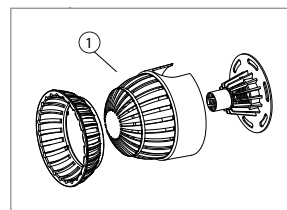

PUMPS

AquaSurge®

DIAGRAM #	ITEM #	PRODUCT NAME	WEIGHT
AQUASURGE® 2000 AND 3000 POND PUMPS - ITEM #91017, #91018 YEAR 2012-PRESENT			
①	91063	<i>AquaSurge® 2000/3000 (G2) Intake Screen Kit</i>	.5
②	91065	<i>AquaSurge® (G2) Discharge Fitting Kit</i>	.5
③	91066	<i>AquaSurge® 2000/3000 (G2) Water Chamber Cover and O-Ring Kit</i>	.3
④	91068	<i>AquaSurge® 2000/3000 (G2) Pump Handle and Feet Kit</i>	.5
⑤	91070	<i>AquaSurge® 2000 (G2) Replacement Impeller Kit</i>	.75
⑤	91071	<i>AquaSurge® 3000 (G2) Replacement Impeller Kit</i>	.8
	91155	<i>Pump/Filter Union Gasket Kit</i>	.25
AQUASURGE® 4000 AND 5000 POND PUMPS - ITEM #91019, #91020 YEAR 2012-PRESENT			
①	91064	<i>AquaSurge® 4000/5000 (G2) Intake Screen Kit</i>	.4
②	91065	<i>AquaSurge® (G2) Discharge Fitting Kit</i>	.5
③	91067	<i>AquaSurge® 4000/5000 (G2) Water Chamber Cover and O-Ring Kit</i>	.3
④	91069	<i>AquaSurge® 4000/5000 (G2) Pump Handle and Feet Kit</i>	.5
⑤	91072	<i>AquaSurge® 4000 (G2) Replacement Impeller Kit</i>	1.3
⑤	91073	<i>AquaSurge® 5000 (G2) Replacement Impeller Kit</i>	1.7
	91155	<i>Pump/Filter Union Gasket Kit</i>	.25