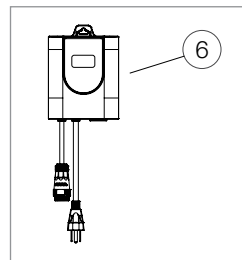

PUMPS

AquaForce® Adjustable Flow

DIAGRAM #	ITEM #	PRODUCT NAME	WEIGHT
AQUAFORCE® ADJUSTABLE FLOW SOLIDS-HANDLING POND PUMP - ITEM #91104 YEAR 2013-PRESENT			
①	91075	AquaForce® (G2) Replacement Pump Discharge Fitting Kit	.5
②	91077	AquaForce® 5200 (G2) Replacement Water Chamber Cover	.4
③	91096	AquaForce® 3600/5200 (G2) / Adjustable Flow 4000/8000 (G2) Replacement Pump Cage Kit	2.65
④	91079	AquaForce® (G2) Replacement Cage Clip Kit	.1
⑤	91101	AquaForce® Adjustable Flow Replacement Impeller Kit	1.8
⑥	45038	Smart Control Receiver with conversion plug	1.25
⑦	45041	Universal Remote for Adjustable Flow Pond Pumps	.5