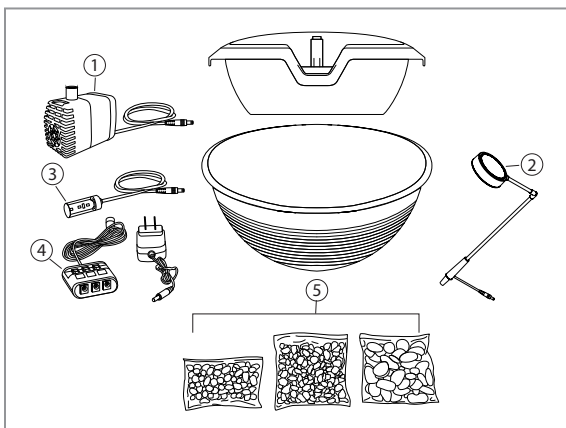

DIAGRAM #	ITEM #	PRODUCT NAME	WEIGHT
AQUAGARDEN TABLETOP FOUNTAIN KIT - ITEM #78346, #78347			
①	78348	<i>AquaGarden Tabletop Fountain Pump</i>	.3
②	78349	<i>AquaGarden Tabletop Fountain Plant Light</i>	.3
③	78350	<i>AquaGarden Tabletop Fountain Waterfall Light</i>	.6
④	78351	<i>AquaGarden Tabletop Fountain Controller with Transformer</i>	.4
⑤	78352	<i>AquaGarden Tabletop Fountain Media Kit</i>	3.1