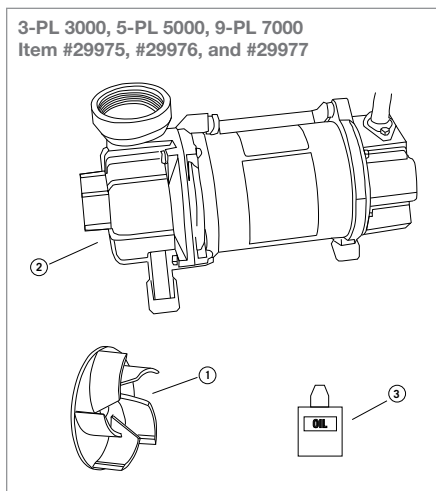

DIAGRAM #	ITEM #	PRODUCT NAME	WEIGHT
PL SOLIDS-HANDLING POND PUMPS - ITEM #29975, #29976, #29977			
①	30320	<i>3-PL 3000 Replacement Impeller</i>	.5
①	30321	<i>5-PL 5000 Replacement Impeller</i>	.5
①	30322	<i>9-PL 7000 Replacement Impeller</i>	.5
②	30323	<i>3-PL 3000 Replacement Casing</i>	2.0
②	30324	<i>5-PL 5000/9-PL 7000 Replacement Casing</i>	2.0
③	30212	<i>3-PL 3000/2-PU Replacement Oil</i>	.5
③	30213	<i>5-PL 5000/9-PL 7000/8-PN 5500/12-PN 10,000 Replacement Oil</i>	.5