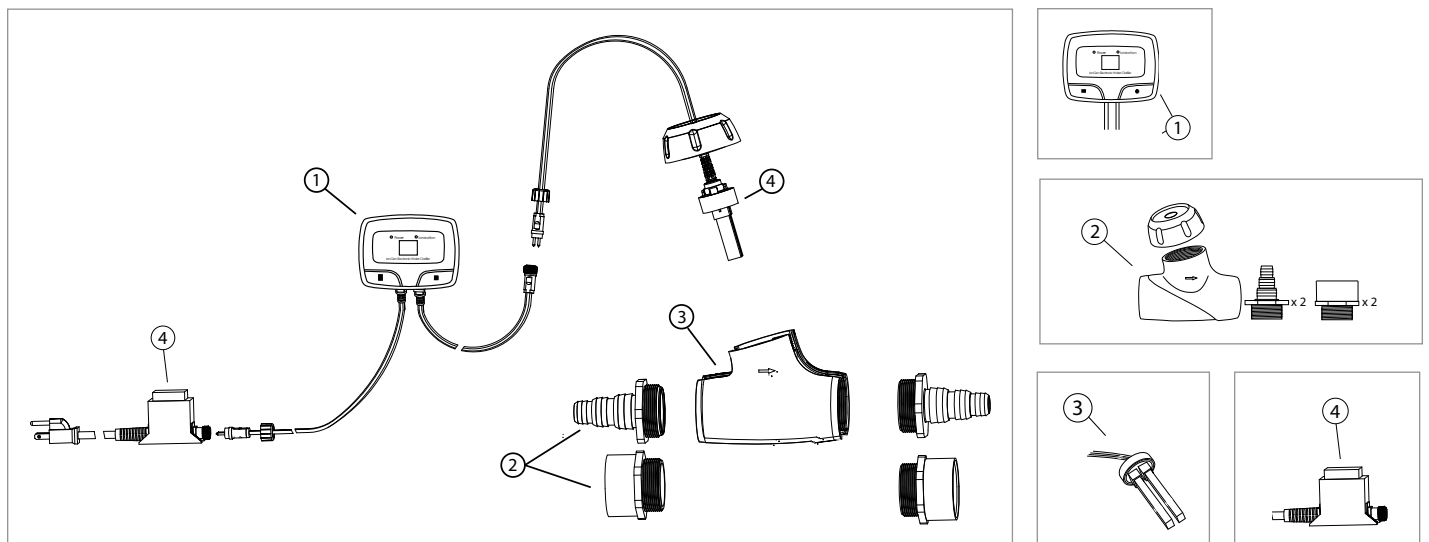

FILTRATION

IonGen™

DIAGRAM #	ITEM #	PRODUCT NAME	WEIGHT
IONGEN™ SYSTEM G2 (EPA REGISTERED) - ITEM #95027 IONGEN™ SYSTEM G2 (CANADA) - ITEM #95012			
①	95017	<i>IonGen™ G2 Control Panel with 12-Volt Transformer</i>	1.0
②	95015	<i>IonGen™ G2 Flow Chamber Kit</i>	1.4
③	95016	<i>IonGen™ Probe for the G2 System (Canada)</i>	.5
③	95028	<i>IonGen™ Probe for the G2 System (EPA Registered)</i>	.5
④	98375	<i>6-Watt Low Voltage Quick-Connect Transformer</i>	.5
	98998	<i>25' Quick-Connect Extension Cable</i>	.75
	95077	<i>IonGen™ G2 Probe Holder</i>	.5

ITEM #	PRODUCT NAME	WEIGHT
IONGEN™ SYSTEM G1 - ITEM #98880		
30120	<i>IonGen™ G1 2" PVC Flow Chamber</i>	.15
95074	<i>IonGen™ Probe for the G1 System (EPA Registered)</i>	.85
95072	<i>IonGen™ Probe for the G1.5 System (Canada)</i>	.85
95075	<i>IonGen™ Probe for the G1.5 System (EPA Registered)</i>	.85
98375	<i>6-Watt Low Voltage Quick-Connect Transformer</i>	.5